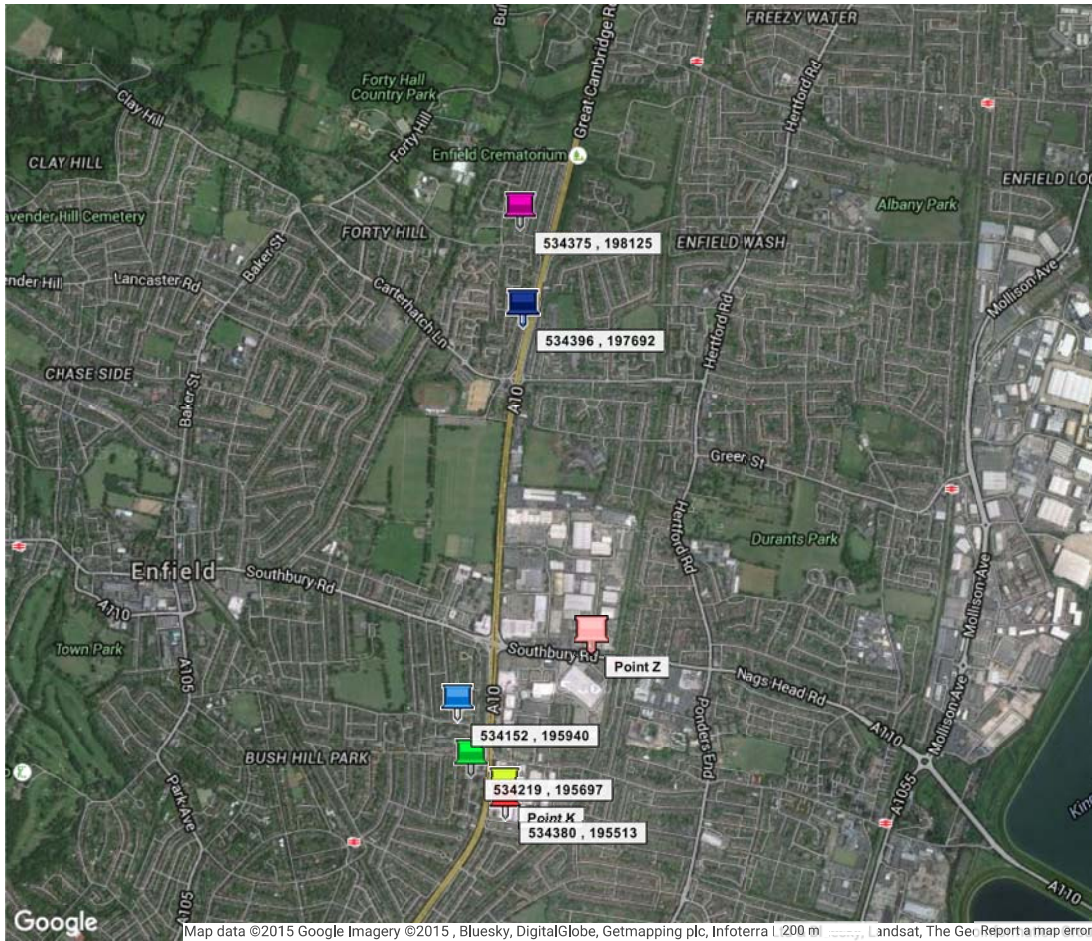

Grid Reference Finder

Grid Reference	X (Eastings)	Y (Northings)	Latitude	Longitude	Description (Click to Edit)	Address	Postcode	Link	Center	Zoom	St
TQ 34380 95513	534380	195513	51.642370	-0.05935673	534380 , 195513	1 Progress Way, Enfield, Greater London EN1 1FT, UK	EN1 1FT				
TQ 34152 95940	534152	195940	51.646262	-0.06248615	534152 , 195940	166 Lincoln Rd, Enfield, Greater London EN1 1LN, UK	EN1 1LN				
TQ 34369 95576	534369	195576	51.642937	-0.05949139	Point K	22a Lumina Way, Enfield, Greater London EN1 1FS, UK	EN1 1FS				
TQ 31438 97711	531438	197711	51.662817	-0.10102331	531438 , 197711	40 Hardy Way, Enfield, Greater London EN2 8NW, UK	EN2 8NW				
TQ 34219 95697	534219	195697	51.644062	-0.06161153	534219 , 195697	Ayley Croft, Enfield, Greater London EN1, UK	EN1 1XU				
TQ 34736 96257	534736	196257	51.648969	-0.05393385	Point Z	Crown Rd, Enfield, Greater London EN1, UK	EN1 1UB				
TQ 34375 98125	534375	198125	51.665843	-0.05842610	534375 , 198125	8 Tynemouth Dr, Enfield, Greater London EN1 4LS, UK	EN1 4LS				
TQ 34396 97692	534396	197692	51.661947	-0.05828901	534396 , 197692	899 Great Cambridge Rd, Enfield, Greater London EN1 4BX, UK	EN1 4BX				

Progress Way Red Marker

Crown Road Pink Marker

Grid Ref: 534396, 197692 Dark Blue Marker On Map By Linden Ave Miles Away

CAD Ref: 10393 By Linden Ave Miles Away